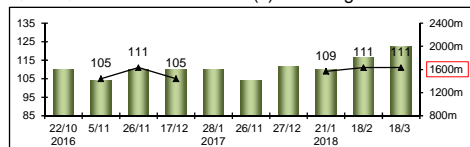

星洲司令 B104
SINGAPORE SLING (SAF) 4 b g
Philanthropist (USA) - Sing Dixie Sing (SAF) (Western Winter (USA))
Owner(s): Nikki Ng Mien Hua

苗禮德 (香港)
A T Millard (HK)
197 (24-16-15-19-123)

史卓豐
C Schofield
277 (28-21-22-32-174) **126 lb (111)**

HK Career : 5 (2-2-0-0-1)	Right-handed : 8 (3-2-1-0-2)	Jockey : 3 (1-2-0-0-0)
Pre Import : 6 (2-0-2-0-2)	Sha Tin-Turf : 4 (1-2-0-0-1)	GF+ : -
Lifetime : 11 (4-2-2-0-3)	Non-Turf : -	Good : 9 (3-2-2-0-2)
2017/18 : 5 (2-2-0-0-1)	Distance : 6 (2-1-1-0-2)	Yielding : 2 (1-0-0-0-1)
G1 : 1 (0-0-0-0-1)	Track & Dist : 1 (0-1-0-0-0)	Soft/Hvy : -
First Up : 2 (1-0-0-0-1)	1400-1800 : 9 (3-1-2-0-3)	HK$: 14,702,290
G1 win : Nil		

Pos	Index	Date	Perf Rating	Race Category & Name	Track	Dist/Course/Going	Wt	Jockey	Draw	Race Sectional Time	Race Time	Horse Final	Position & Margin in Running	Finish	Odds	Winner/Second				
7/14	-	22/10/16	-	MR 68 hcp	TFF, SAF	1600 RH Y	133	C Maujean	12	-	-	-	1.39.⁴³	-	7^{6.3}	2.2F	Copper Pot			
3/10	-	5/11/16	105	G3 Graham Beck S. - 3yo	TFF, SAF	1400 RH G	128	C Maujean	2	-	-	-	1.24.⁷⁸	-	3^{0.4}	21	Doosra			
1/15	-	26/11/16	111	G2 Dingaans - 3yo	TFF, SAF	1600 RH Y	132	C Maujean	11	-	-	-	1.38.⁰⁰	-	1^{1.1}	14	Heavenly Blue			
7/16	-	17/12/16	105	G1 Cape Guineas - 3yo	KEN, SAF	1600 LH G	132	A Forbes	9	-	-	-	1.39.³⁴	-	7^{4.6}	14	William Longsword			
3/15	-	28/1/17	-	The CTS Mile - 3yo	KEN, SAF	1600 LH G	132	C Maujean	1	-	-	-	1.39.²⁰	-	3^{1.8}	8	William Longsword			
6/12	224	26/11/17	-	Cl.2 hcp	ST, HK	1400 RH G	125	N Rawiller	10	22.³⁴	24.²⁹	21.⁸⁷	1.21.⁸⁹	22.⁰³	11^{4%}	11^{5½}	6^{2¼}	6^{3¼}	58	Pingwu Spark
1/12	307	27/12/17	-	Cl.2 hcp	HV, HK	1650 RH G	121	T Berry	5	24.⁹³	24.⁴³	23.³⁰	1.40.²¹	22.⁶²	7^{7%}	8^{8%}	8^{4%}	1^{HD}	6.5	Beauty Prince
2/11	363	21/1/18	109	Hong Kong Classic Mile	ST, HK	1600 RH G	126	C Schofield	4	22.⁵⁷	24.⁰²	23.¹⁴	1.34.²⁴	23.¹⁷	3^{3¼}	4⁴	3¹	2^{1¼}	20	Nothinglikemore
1/12	435	18/2/18	111	Hong Kong Classic Cup	ST, HK	1800 RH G	126	C Schofield	2	23.⁸⁷	23.⁵³	23.⁰⁵	1.46.⁹⁹	22.⁷⁷	4^{2¼}	4³	3^{1¾}	1^{1¼}	10	Exultant
2/14	509	18/3/18	111	BMW Hong Kong Derby	ST, HK	2000 RH G	126	C Schofield	3	25.¹²	23.⁶⁷	22.⁷¹	2.01.¹⁸	22.⁶⁰	7^{4½}	7^{4½}	5^{2½}	2^{1¾}	3.8	Ping Hai Star
		29/4/18	G1	Champions Mile	ST, HK	1600 RH	126	C Schofield												

A G2 winner at a mile in South Africa and one of this season's top Hong Kong four-year-olds; fine second to Nothinglikemore in Hong Kong Classic Mile at only his third local race; won Hong Kong Classic Cup (1800m) next start with a stalking rail run & strong sprint home; similar effort in BMW Hong Kong Derby (2000m) latest but had no answer to Ping Hai Star's storming late kick; sits handily; has raced only on good and yielding going.