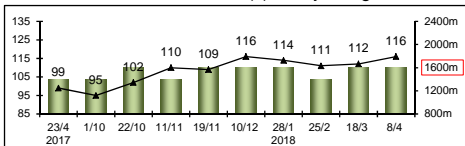

HK Career	: 18 (5-2-1-0-10)	Right-handed	: 19 (6-2-1-0-10)	Jockey	: 3 (0-1-0-0-2)
Pre Import	: 2 (2-0-0-0-0)	Sha Tin-Turf	: 18 (5-2-1-0-10)	GF+	: 5 (2-0-1-0-2)
Lifetime	: 20 (7-2-1-0-10)	Non-Turf	: -	Good	: 11 (2-2-0-0-7)
2017/18	: 9 (1-2-0-0-6)	Distance	: 9 (0-2-1-0-6)	Yielding	: 2 (1-0-0-0-1)
G1	: 3 (0-1-0-0-2)	Track & Dist	: 9 (0-2-1-0-6)	Soft/Hvy	: 2 (2-0-0-0-0)
First Up	: 3 (2-0-0-0-1)	1400-1800	: 18 (5-2-1-0-10)	HK$	: 12,671,530
G1 win	: Nil				

Pos	Index	Date	Perf Rating	Race Category & Name	Track	Dist/Course/Going	Wt	Jockey	Draw	Race Sectional Time	Race Time	Horse Final	Position & Margin in Running	Finish	Odds	Winner/Second			
5/9	593	23/4/17	99	- Cl.1 hcp	ST, HK	1400 RH G	132	J Moreira	7	21.68	23.01	23.39	1.21.87	23.12	7 2 1/2	8 7 1/2	7 3 1/2	5 1 1/4	2F Midnight Rattler
8/13	80	1/10/17	95	G3 Celebration Cup - hcp	ST, HK	1400 RH GY	113	K Teetan	1	22.18	23.43	22.57	1.21.80	22.53	8 2 1/2	9 3 1/2	8 4 1/4	8 4	5.9 Beauty Generation
5/13	134	22/10/17	102	G2 Oriental Watch Sha Tin Trophy - hcp	ST, HK	1600 RH GF	115	J Moreira	6	23.73	23.18	22.56	1.33.56	22.23	6 6 1/4	7 5 1/4	6 3 1/2	5 1 1/2	6.7 Beauty Generation
1/10	187	11/11/17	110	- Panasonic Cup - hcp	ST, HK	1400 RH GF	131	J Moreira	3	21.89	23.96	22.42	1.21.58	22.06	8 4	5 4	6 2 1/4	1 Nose	2.7F Wah May Friend
8/12	206	19/11/17	109	G2 BOCHK Wealth Management JC Mile	ST, HK	1600 RH G	123	S Clipperton	3	23.37	23.35	22.87	1.34.13	22.98	6 3	7 4	7 1 1/4	8 2 1/2	17 Seasons Bloom
2/14	260	10/12/17	116	G1 LONGINES Hong Kong Mile	ST, HK	1600 RH G	126	S Clipperton	7	23.97	23.56	22.71	1.33.72	22.56	4 1 1/4	5 2 1/4	3 2	2 1	36 Beauty Generation
6/13	380	28/1/18	114	G1 Stewards' Cup	ST, HK	1600 RH G	126	S Clipperton	4	23.20	23.48	23.36	1.34.74	22.97	12 5 1/2	12 9	10 4	6 1 1/2	16 Seasons Bloom
8/11	455	25/2/18	111	G1 Queen's Silver Jubilee Cup	ST, HK	1400 RH G	126	N Rawiller	9	21.37	22.99	23.15	1.20.86	23.18	10 5 1/2	10 6	10 3 1/2	8 3 1/4	9.9 Beauty Generation
5/6	504	18/3/18	112	- Cl.1 hcp	ST, HK	1600 RH G	132	R Moore	6	23.90	22.79	22.23	1.35.44	22.41	2 1 1/4	2 1 1/4	3 2	5 3 1/4	11 Southern Legend
2/10	555	8/4/18	116	G2 Chairman's Trophy	ST, HK	1600 RH G	123	N Rawiller	4	22.73	23.26	22.70	1.32.84	22.28	5 3 1/2	7 5 1/4	7 3	2 N	13 Beauty Only
		29/4/18		G1 Champions Mile	ST, HK	1600 RH	126	S Clipperton											

Unassuming but high-class galloper; only one win from nine this term but thereabouts in elite company; benefitted from racing handily when a close 2nd to front-runner Beauty Generation in G1 Hong Kong Mile; ran on from back in the pack off a solid tempo in small-field G2 Chairman's Trophy (1600m) latest; two from two on soft going as a juvenile pre-import; no ground issues; can race handily or settle back.