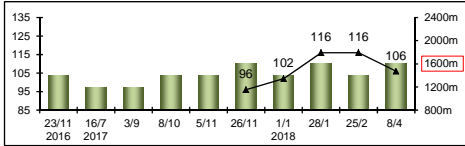

HK Career	: 9 (4-2-2-0-1)	Right-handed	: 10 (5-2-2-0-1)	Jockey	: 9 (4-2-2-0-1)
Pre Import	: 1 (1-0-0-0-0)	Sha Tin-Turf	: 9 (4-2-2-0-1)	GF+	: 1 (0-0-1-0-0)
Lifetime	: 10 (5-2-2-0-1)	Non-Turf	: -	Good	: 8 (5-1-1-0-1)
2017/18	: 8 (4-1-2-0-1)	Distance	: 3 (1-1-0-0-1)	Yielding	: 1 (0-1-0-0-0)
G1	: 2 (0-1-1-0-0)	Track & Dist	: 3 (1-1-0-0-1)	Soft/Hvy	: -
First Up	: 2 (1-1-0-0-0)	1400-1800	: 8 (4-1-2-0-1)	HK$	: 8,649,970
G1 win	: Nil				

Pos	Index	Date	Perf Rating	Race Category & Name	Track	Dist/Course/Going	Wt	Jockey	Draw	Race Sectional Time	Race Time	Horse Final	Position & Margin in Running	Finish	Odds	Winner/Second			
1/13	-	23/11/16	-	mdn	TEA, NZ	1400 RH G	129	M Coleman	12	-	-	-	-	-	1.2.8	24 Sacred Shot			
2/12	806	16/7/17	-	Cl.3 hcp	ST, HK	1200 RH GY	124	K Teetan	12	23.92	22.84	23.38	1.10.14	23.22	-	4 1/4	4 1/4	2 HD	20 Ivory
1/14	9	3/9/17	-	Cl.3 hcp	ST, HK	1200 RH G	129	K Teetan	2	24.06	22.95	22.58	1.09.59	22.30	-	6 4/4	5 1/4	1 2	3.6 Diamond King
1/14	100	8/10/17	-	Cl.2 hcp	ST, HK	1400 RH G	114	K Teetan	7	21.78	24.01	22.59	1.21.81	22.39	1 1/2	3 1 1/2	5 1 1/4	1 1 1/2	2F Racing Supernova
3/14	172	5/11/17	-	Cl.2 hcp	ST, HK	1400 RH GF	129	K Teetan	2	21.86	23.42	22.75	1.21.37	22.42	5 2	7 2 1/4	6 2 1/4	3 N	1.9F Marvel Tribe
1/10	222	26/11/17	96	- Chevalier Cup - hcp	ST, HK	1600 RH G	115	K Teetan	3	23.31	24.70	22.64	1.34.58	22.64	4 2	4 2 1/2	1 1/2	1 1/2	2.1F Exultant
1/12	317	1/1/18	102	G3 Chinese Club Challenge Cup - hcp	ST, HK	1400 RH G	113	K Teetan	6	21.70	23.48	22.49	1.21.10	22.45	3 1/2	4 2 1/2	2 N	1 1/2	5 Beat The Clock
2/13	380	28/1/18	116	G1 Stewards' Cup	ST, HK	1600 RH G	126	K Teetan	10	23.20	23.48	23.36	1.34.74	23.18	4 2 1/4	5 4	5 1 1/4	2 1/2	8.8 Seasons Bloom
3/11	455	25/2/18	116	G1 Queen's Silver Jubilee Cup	ST, HK	1400 RH G	126	K Teetan	3	21.37	22.99	23.15	1.20.86	23.19	4 1/2	3 1 1/2	3 3/4	3 1	4.6 Beauty Generation
8/10	555	8/4/18	106	G2 Chairman's Trophy	ST, HK	1600 RH G	123	K Teetan	7	22.73	23.26	22.70	1.32.84	23.40	1 SH	2 3/4	2 3/4	8 5	5.4 Beauty Only
		29/4/18		G1 Champions Mile	ST, HK	1600 RH	126	K Teetan											

Easy-going type with a turn-of-foot; ascended from Class 3 to G1 with four wins from five including 1400m G3 score; since 2nd in G1 Stewards' Cup - quickened from handy spot after winner got first run; held by the first two when 3rd from a close-up spot in G1 Queen's Silver Jubilee Cup (1400m); faded to below-par 8th latest after stalking Time Warp's hot speed in 1600m G2; no ground issues.

西方快車 A090
WESTERN EXPRESS (AUS) ex Cardless Cash 5 ch g
Encosta de Lago (AUS) - Alsatia (AUS) (Marauding (NZ))
Owner(s): Larry Yung Chi Kin

蔡約翰 (香港)
J Size (HK)
380 (70-49-37-37-187)

祈普敦
S Clipperton
270 (16-20-16-20-198)

126 lb
(116)