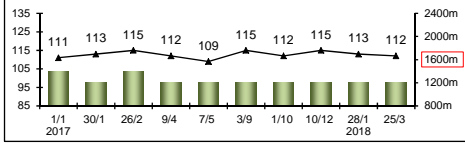

有得威 S398
BLIZZARD (AUS) 6 ch g
Starcraft (NZ) - Stormy Choice (AUS) (Redoute's Choice (AUS))
Owner(s): Infinitude Syndicate

姚本輝 (香港)
P F Yiu (HK)
286 (25-21-26-23-191)

羅理雅 **126 lb (115)**
N Rawiller
310 (39-42-36-26-167)

HK Career	: 30 (8-4-6-2-10)	Right-handed	: 28 (7-4-6-2-9)	Jockey	: 2 (0-0-1-1-0)
Pre Import	: -	Sha Tin-Turf	: 28 (8-4-6-2-8)	GF+	: 14 (6-2-1-1-4)
Lifetime	: 30 (8-4-6-2-10)	Non-Turf	: -	Good	: 16 (2-2-5-1-6)
2017/18	: 5 (0-1-1-0-3)	Distance	: 1 (0-0-1-0-0)	Yielding	: -
G1	: 6 (0-0-1-1-4)	Track & Dist	: 1 (0-0-1-0-0)	Soft/Hvy	: -
First Up	: 5 (2-1-2-0-0)	1400-1800	: 10 (3-1-3-2-1)	HK$	: 17,168,170
G1 win	: Nil				

Pos	Index	Date	Perf Rating	Race Category & Name	Track	Dist/Course/Going	Wt	Jockey	Draw	Race Sectional Time	Race Time	Horse Final	Position & Margin in Running	Finish	Odds	Winner/Second	
1/7	*304	1/1/17	111	G3 Chinese Club Challenge Cup - hcp	ST, HK	1400 RH GF	121	J Moreira	7	22.23 22.75 22.73	1:21.22	22.41	7 3/4 7 3/4 7 2	1 1/4	2.6F	Dashing Fellow	
5/8	*374	30/1/17	113	G2 Centenary Sprint Cup	ST, HK	1200 RH G	121	U Rispoli	2	24.29 22.42 22.44	1:09.15	22.12	-	8 5/2 8 4/2 5 2/2	11	Peniaphobia	
4/8	*446	26/2/17	115	G1 Queen's Silver Jubilee Cup	ST, HK	1400 RH G	126	N Rawiller	5	22.32 22.92 22.44	1:21.31	22.52	3 1/4 2 3/4 2 3/4 4 1/4	8.8	Helene Paragon		
3/9	*559	9/4/17	112	G2 Sprint Cup	ST, HK	1200 RH GF	123	N Rawiller	3	24.07 21.93 22.46	1:08.46	22.38	-	6 2 6 3/4 4 2/4	9.9	Mr Stunning	
(Fin 4th) (DH)																	
10/10	*632	7/5/17	109	G1 Chairman's Sprint Prize	ST, HK	1200 RH GF	126	D Lane	8	23.88 22.36 22.72	1:08.96	22.60	-	9 5/2 9 4/4 10 4	14	Lucky Bubbles	
2/7	-	3/9/17	115	- HKSAR CE Cup - hcp	ST, HK	1200 RH G	133	Z Purton	7	23.87 21.93 22.52	1:08.32	22.30	-	3 3/4 3 2/4 2 1/2	6.4	Seasons Bloom	
5/16	-	1/10/17	112	G1 Sprinters S.	NAK, JPN	1200 RH F	126	G Mosse	12	22.70 22.10 22.80	1:07.60	33.40	-	7 - 7 -	5.1.3	32.6	Red Falx
3/13	258	10/12/17	115	G1 LONGINES Hong Kong Sprint	ST, HK	1200 RH G	126	G Mosse	3	23.37 22.09 22.94	1:08.40	22.92	-	9 4/4 7 2 3 1/4	45	Mr Stunning	
5/8	379	28/1/18	113	G1 Centenary Sprint Cup	ST, HK	1200 RH G	126	K Teetan	6	24.40 23.10 22.14	1:09.64	22.44	-	2 3/4 1 N 5 2	20	D B Pin	
5/18	-	25/3/18	112	G1 Takamatsunomiya Kinen	CYO, JPN	1200 LH F	126	K Teetan	3	22.30 22.40 23.80	1:08.50	34.90	-	4 - 5 -	5.1.3	13.4	Fine Needle
		29/4/18		G1 Champions Mile	ST, HK	1600 RH	126	N Rawiller									

High-class at 1200m and 1400m; just behind the best in G1 so far; his only attempt at 1600m produced a fine 3rd in the 2016 Hong Kong Classic Mile; all five starts this term at 1200m, the last 4 in G1; placed 3rd in G1 Hong Kong Sprint; 1.25L 5th in latest editions of Japan's two G1 sprints - latterly ran on behind Fine Needle in Takamatsunomiya Kinen; usually handy/midfield; likes fast ground.

川河尊駒 A252
SOUTHERN LEGEND (AUS) 5 b g
Not A Single Doubt (AUS) - Donna's Appeal (AUS) (Carnegie (IRE))
Owner(s): Boniface Ho Ka Kui

方嘉柏 (香港)
C Fownes (HK)
370 (25-26-31-32-256)

麥維凱 **126 lb (115)**
K McEvoy