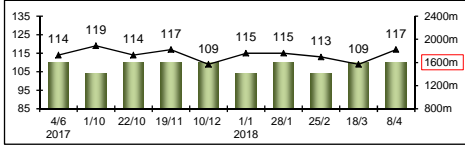

美麗大師 S411
BEAUTY ONLY (IRE) ex Gentleman Only 7 b g
Holy Roman Emperor (IRE) - Goldendale (IRE) (Ali-Royal (IRE))
Owner(s): Eleanor Kwok Law Kwai Chun & Patrick Kwok Ho Chuen

告東尼 (香港)
A S Cruz (HK)
433 (31-40-37-57-268)

郭能
N Callan
291 (19-20-20-27-205)

126 lb
(117)

HK Career	: 38 (8-7-3-6-14)	Right-handed	: 41 (11-7-3-6-14)	Jockey	: 18 (6-3-0-3-6)
Pre Import	: 4 (3-0-0-0-1)	Sha Tin-Turf	: 37 (8-7-3-6-13)	GF+	: 12 (3-5-0-1-3)
Lifetime	: 42 (11-7-3-6-15)	Non-Turf	: -	Good	: 27 (8-2-3-5-9)
2017/18	: 9 (1-0-0-2-6)	Distance	: 26 (7-5-1-4-9)	Yielding	: 2 (0-0-0-0-2)
G1	: 12 (1-1-1-2-7)	Track & Dist	: 25 (7-5-1-4-8)	Soft/Hvy	: 1 (0-0-0-0-1)
First Up	: 6 (3-1-0-0-2)	1400-1800	: 38 (11-7-2-6-12)	HK$	: 42,720,892
G1 win	: '16 LONGINES Hong Kong Mile 1600m				

Pos	Index	Date	Perf Rating	Race Category & Name	Track	Dist/Course/Going	Wt	Jockey	Draw	Race Sectional Time	Race Time	Horse Final	Position & Margin in Running	Finish	Odds	Winner/Second			
6/18	-	4/6/17	114	G1 Yasuda Kinen	TOK, JPN	1600 LH F	128	Z Purton	12	22.70	22.60	23.40	1.31.50	33.90	-	11 - 13 -	6.1.5	18.1 Satono Aladdin	
5/13	80	1/10/17	119	G3 Celebration Cup - hcp	ST, HK	1400 RH GY	133	Z Purton	8	22.18	23.43	22.57	1.21.80	22.05	10 3/4	12 4/4	12 5/4	5.2	15 Beauty Generation
9/13	134	22/10/17	114	G2 Oriental Watch Sha Tin Trophy - hcp	ST, HK	1600 RH GF	133	Z Purton	12	23.73	23.18	22.56	1.33.56	21.94	12 12	13 12 1/4	12 8 1/4	9 4/4	3.8F Beauty Generation
4/12	206	19/11/17	117	G2 BOCHK Wealth Management JC Mile	ST, HK	1600 RH G	128	Z Purton	8	23.37	23.35	22.87	1.34.13	22.58	10 5/4	9 5/4	10 3	4 1/4	3.7F Seasons Bloom
7/14	260	10/12/17	109	G1 LONGINES Hong Kong Mile	ST, HK	1600 RH G	126	Z Purton	12	23.97	23.56	22.71	1.33.72	22.74	12 5 1/2	11 5 1/4	9 3 1/4	7 4	4.5 Beauty Generation
4/12	317	1/1/18	115	G3 Chinese Club Challenge Cup - hcp	ST, HK	1400 RH G	132	Z Purton	7	21.70	23.48	22.49	1.21.10	22.25	12 6 1/2	12 7 1/2	12 4 1/4	4 2 1/4	19 Fifty Fifty
5/13	380	28/1/18	115	G1 Stewards' Cup	ST, HK	1600 RH G	126	N Callan	6	23.20	23.48	23.36	1.34.74	22.72	11 4 1/4	11 9	12 5	5 1	19 Seasons Bloom
5/11	455	25/2/18	113	G1 Queen's Silver Jubilee Cup	ST, HK	1400 RH G	126	N Callan	11	21.37	22.99	23.15	1.20.86	22.95	11 5 1/2	11 6 1/4	11 3 1/4	5 2 1/2	35 Beauty Generation
6/6	504	18/3/18	109	- Cl.1 hcp	ST, HK	1600 RH G	132	Z Purton	5	23.90	22.79	22.23	1.35.44	22.44	6 5	6 6 1/2	6 3 1/2	6 4 1/4	10 Southern Legend
1/10	555	8/4/18	117	G2 Chairman's Trophy	ST, HK	1600 RH G	123	N Callan	8	22.73	23.26	22.70	1.32.84	22.14	8 5 1/2	8 6 1/4	8 3 1/2	1 N	37 Western Express
		29/4/18		G1 Champions Mile	ST, HK	1600 RH	126	N Callan											

Top class deep-closer and last season's Champion Miler; won G1 Hong Kong Mile in December 2016 but went 13 starts without a follow-up despite some fine efforts in defeat - those include a close 2nd in last year's Champions Mile; seemed a light of former years at times this term but dashed back to his best with a second G2 Chairman's Trophy (1600m) win latest; relishes fast ground - ineffective with cut.

五十五 A287
FIFTY FIFTY (NZ) ex Speedy Grey 5 gr g
Thorn Park (AUS) - Udiditytagain (NZ) (D'Cash (AUS))
Owner(s): Lee Wan Keung & Lee Wong Wai Kuen

何良 (香港)
L Ho (HK)
333 (24-24-29-19-237)

田泰安
K Teetan
408 (38-40-52-42-236)

126 lb
(116)