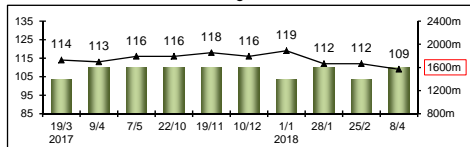

HK Career : 25 (6-4-3-0-12) Right-handed : 31 (8-5-4-0-14) Jockey : -
Pre Import : 7 (2-1-2-0-2) Sha Tin-Turf : 25 (6-4-3-0-12) GF+ : 6 (2-1-1-0-2)
Lifetime : 32 (8-5-5-0-14) Non-Turf : - Good : 19 (4-3-3-0-9)
2017/18 : 7 (0-1-2-0-4) Distance : 19 (3-3-3-0-10) Yielding : 1 (0-0-0-0-1)
G1 : 9 (2-1-3-0-3) Track & Dist : 14 (2-2-2-0-8) Soft/Hvy : 6 (2-1-1-0-2)
First Up : 6 (2-1-1-0-2) 1400-1800 : 31 (8-5-5-0-13) HK$: 30,272,500
G1 win : '17 Queen's Silver Jubilee Cup 1400m, '17 Stewards' Cup 1600m

Pos	Index	Date	Perf Rating	Race Category & Name	Track	Dist/Course/Going	Wt	Jockey	Draw	Race Sectional Time	Race Time	Horse Final	Position & Margin in Running	Finish	Odds	Winner/Second			
5/5	*501	19/3/17	114	- Cl.1 hcp	ST, HK	1400 RH GY	133	T Berry	3	23.45	23.48	22.57	1.23.23	23.12	5 4¼	5 4	4 3/4	5 4¼	3.4 Dashing Fellow
7/9	*560	9/4/17	113	G2 Chairman's Trophy	ST, HK	1600 RH GF	128	D Whyte	8	23.53	22.90	22.19	1.33.74	22.24	8 5	9 6¼	9 3¼	7 4	10 Rapper Dragon
3/7	*631	7/5/17	116	G1 Champions Mile	ST, HK	1600 RH GF	126	T Berry	4	23.10	22.95	22.74	1.35.23	22.90	4 3	6 5	3 SH	3 1	8.9 Contentment
7/13	134	22/10/17	116	G2 Oriental Watch Sha Tin Trophy - hcp	ST, HK	1600 RH GF	133	D Whyte	8	23.73	23.18	22.56	1.33.56	22.13	9 9¼	10 9¼	9 6	7 3¼	35 Beauty Generation
2/12	206	19/11/17	118	G2 BOCHK Wealth Management JC Mile	ST, HK	1600 RH G	128	T Berry	5	23.37	23.35	22.87	1.34.13	22.76	7 4	8 4¼	5 1¼	2 1/2	8 Seasons Bloom
3/14	260	10/12/17	116	G1 LONGINES Hong Kong Mile	ST, HK	1600 RH G	126	T Berry	2	23.07	23.56	22.71	1.33.72	22.18	11 5	12 5¼	11 4½	3 1¼	6.9 Beauty Generation
3/12	317	1/1/18	119	G3 Chinese Club Challenge Cup - hcp	ST, HK	1400 RH G	133	T Berry	5	21.70	23.48	22.49	1.21.10	22.27	9 3¼	8 5	8 2¼	3 1¼	9.1 Fifty Fifty
8/13	380	28/1/18	112	G1 Stewards' Cup	ST, HK	1600 RH G	126	T Berry	2	23.20	23.48	23.36	1.34.74	23.24	9 4¼	9 7¼	7 3	8 2¼	4.2 Seasons Bloom
7/11	455	25/2/18	112	G1 Queen's Silver Jubilee Cup	ST, HK	1400 RH G	126	T Berry	6	21.37	22.99	23.15	1.20.86	23.28	9 4¼	9 5¼	7 2¼	7 3	10 Beauty Generation
7/10	555	8/4/18	109	G2 Chairman's Trophy	ST, HK	1600 RH G	123	S Clipperton	9	22.73	23.26	22.70	1.32.84	23.13	6 4	4 3	3 1	7 3¼	17 Beauty Only
		29/4/18		G1 Champions Mile	ST, HK	1600 RH	126	D Oliver											

Hit a purple patch in early 2017 with G1 wins in Stewards' Cup (1600m) and Queen's Silver Jubilee Cup (1400m); below par next two but signed off with 1L 3rd in Champions Mile; showed spark mid-season with trio of placed efforts including 3rd in G1 Hong Kong Mile; below that since; quickened to attack lead early in stretch in G2 Chairman's Trophy (1600m) latest but peaked & swamped at 200m; hold-up galloper; no going issues.

四季旺 V410
SEASONS BLOOM (AUS) ex Le Capitaine 5 b rg
Captain Sonador (AUS) - Pyramisa's Lass (AUS) (Not A Single Doubt (AUS))
Owner(s): Paul Lo Chung Wai & Kathy Lo Ho Hsiu Lan

沈集成 (香港)
C S Shum (HK)
371 (43-38-30-28-232)

莫雷拉
J Moreira
458 (95-65-59-50-189)

126 lb
(118)