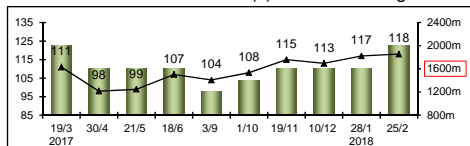

HK Career : 15 (6-2-2-2-3) Right-handed : 15 (6-2-2-2-3) Jockey : 7 (4-1-1-1-0)
Pre Import : 2 (1-0-0-0-1) Sha Tin-Turf : 15 (6-2-2-2-3) GF+ : 4 (2-0-1-0-1)
Lifetime : 17 (7-2-2-2-4) Non-Turf : - Good : 9 (3-1-1-1-3)
2017/18 : 6 (3-1-1-1-0) Distance : 7 (3-1-0-1-2) Yielding : 3 (1-1-0-1-0)
G1 : 3 (1-0-1-1-0) Track & Dist : 7 (3-1-0-1-2) Soft/Hvy : 1 (1-0-0-0-0)
First Up : 4 (2-0-0-0-2) 1400-1800 : 11 (5-2-1-1-2) HK$: 20,012,120
G1 win : '18 Stewards' Cup 1600m

Pos	Index	Date	Perf Rating	Race Category & Name	Track	Dist/Course/Going	Wt	Jockey	Draw	Race Sectional Time	Race Time	Horse Final	Position & Margin in Running	Finish	Odds	Winner/Second			
4/14	*506	19/3/17	111	- BMW Hong Kong Derby	ST, HK	2000 RH GY	126	N Rawiller	1	24.70	23.59	23.17	2.02.88	23.46	6 5	9 4½	8 2	4 3¼	16 Rapper Dragon
7/14	*610	30/4/17	98	- Cl.2 hcp	ST, HK	1600 RH GF	133	Z Purton	11	22.98	23.51	22.81	1.33.71	23.00	6 5	7 5¼	6 2½	7 3¼	3.1F Eastern Express
6/14	*670	21/5/17	99	- Cl.2 hcp	ST, HK	1600 RH G	131	K C Leung-2	7	22.82	23.95	23.94	1.34.59	23.51	8 5	9 4¼	8 4	6 1¼	9.1 Keen Venture
1/11	*741	18/6/17	107	- Cl.2 hcp	ST, HK	1600 RH GY	133	J Moreira	1	23.43	23.73	22.96	1.34.83	22.28	9 6	9 5½	7 4¼	1 2	2.4F California Joy
1/7	3	3/9/17	104	- HKSAR CE Cup - hcp	ST, HK	1200 RH G	117	J Moreira	4	23.87	21.93	22.52	1.08.32	21.52	-	6 6½	6 6¼	1 1½	3.9 Blizzard
2/13	80	1/10/17	108	G3 Celebration Cup - hcp	ST, HK	1400 RH GY	121	J Moreira	3	22.18	23.43	22.57	1.21.80	22.29	12 4	7 2¼	7 3¼	2 1½	2.3F Beauty Generation
1/12	206	19/11/17	115	G2 BOCHK Wealth Management JC Mile	ST, HK	1600 RH G	123	J Moreira	9	23.37	23.35	22.87	1.34.13	22.55	8 4¼	6 3¼	8 2	1 1/2	3.7 Helene Paragon
4/14	260	10/12/17	113	G1 LONGINES Hong Kong Mile	ST, HK	1600 RH G	126	J Moreira	5	23.07	23.56	22.71	1.33.72	22.26	14 6¼	14 7½	13 5¼	4 2½	2.6F Beauty Generation
1/13	380	28/1/18	117	G1 Stewards' Cup	ST, HK	1600 RH G	126	J Moreira	1	23.20	23.48	23.36	1.34.74	23.08	7 3¼	7 6	4 1¼	1 1/2	4.1 Fifty Fifty
3/9	454	25/2/18	118	G1 Citi Hong Kong Gold Cup	ST, HK	2000 RH G	126	J Moreira	3	23.39	23.32	24.23	1.59.97	24.01	7 7	7 4½	5 2¼	3 1	8.6 Time Warp
		29/4/18		G1 Champions Mile	ST, HK	1600 RH	126	J Moreira											

A lead player in last season's Four-Year-Old Classic Series behind Rapper Dragon; has stepped up this term with three wins from six at 1200m and a mile; held up & kicked wide in the stretch to win C&D G2 in November; given stiff task when closing from last to 4th in G1 Hong Kong Mile; career peak to win G1 Stewards' Cup next up & closed for 3rd in track record-breaking 2000m G1 latest. No going worries.