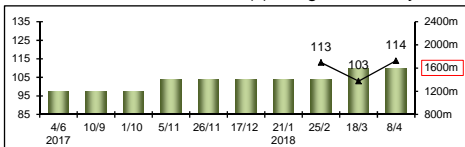

HK Career	: 10 (5-3-1-0-1)	Right-handed	: 12 (6-3-2-0-1)	Jockey	: 10 (5-3-1-0-1)
Pre Import	: 2 (1-0-1-0-0)	Sha Tin-Turf	: 10 (5-3-1-0-1)	GF+	: 2 (0-2-0-0-0)
Lifetime	: 12 (6-3-2-0-1)	Non-Turf	: -	Good	: 7 (4-1-1-0-1)
2017/18	: 9 (5-2-1-0-1)	Distance	: 2 (0-1-1-0-0)	Yielding	: 2 (2-0-0-0-0)
G1	: 1 (0-0-0-0-1)	Track & Dist	: 2 (0-1-1-0-0)	Soft/Hvy	: 1 (0-0-1-0-0)
First Up	: 3 (1-1-1-0-0)	1400-1800	: 7 (3-2-1-0-1)	HK$	: 6,904,470
G1 win	: Nil				

Pos	Index	Date	Perf Rating	Race Category & Name	Track	Dist/Course/Going	Wt	Jockey	Draw	Race Sectional Time	Race Time	Horse Final	Position & Margin in Running	Finish	Odds	Winner/Second	
2/13	*704	4/6/17	-	- Cl.3 hcp	ST, HK	1200 RH GF	123	K C Leung²	4	23.63 23.14 22.55	1:09.32	22.20	-	3 1/2 4 2/4 2 Nose	2.7F	Marvel Tribe	
1/12	27	10/9/17	-	- Cl.3 hcp	ST, HK	1200 RH G	128	K C Leung²	1	23.98 22.78 22.13	1:08.89	21.97	-	2 1/2 2 1 1 2	2.2F	Mythical Emperor	
1/14	82	1/10/17	-	- Cl.2 hcp	ST, HK	1200 RH GF	113	K C Leung¹	5	23.46 22.43 23.25	1:09.14	23.05	-	2 1 4 1/4 1 HD	1.9F	Southern Legend	
2/14	172	5/11/17	-	- Cl.2 hcp	ST, HK	1400 RH GF	125	K C Leung²	12	21.86 23.42 22.75	1:21.37	22.73	2 N	2 1/2 2 N	2 SH	3.9	Marvel Tribe
1/12	224	26/11/17	-	- Cl.2 hcp	ST, HK	1400 RH G	125	K C Leung²	7	22.34 24.29 21.87	1:21.89	21.67	1 N	4 1/4 3 1/4 1 1/2	2.4F	Doctor Geoff	
1/14	281	17/12/17	-	- Cl.2 hcp	ST, HK	1400 RH G	131	K C Leung²	6	22.20 23.07 23.26	1:22.09	23.06	2 3/4 3 2 4 1/4 1 1/2	2.9F	Happy Agility		
1/10	362	21/1/18	-	- Cl.2 hcp	ST, HK	1400 RH G	130	K C Leung²	10	22.53 23.20 22.86	1:22.04	22.62	2 3/4 4 2/4 5 1/2 1 1/2	2.1F	Wah May Friend		
6/11	455	25/2/18	113	G1 Queen's Silver Jubilee Cup	ST, HK	1400 RH G	125	K C Leung²	10	21.37 22.99 23.15	1:20.86	23.27	1 N	5 2/4 5 1/4 6 2/2	6.1	Beauty Generation	
2/6	504	18/3/18	103	- Cl.1 hcp	ST, HK	1600 RH G	117	K C Leung²	4	23.90 22.79 22.23	1:35.44	21.88	3 1/4 4 3 5 2/4 2 SH	2.6	Southern Legend		
3/10	555	8/4/18	114	G2 Chairman's Trophy	ST, HK	1600 RH G	123	K C Leung	10	22.73 23.26 22.70	1:32.84	22.53	4 2/4 5 3/2 5 2/4 3 1/4	8.8	Beauty Only		
		29/4/18		G1 Champions Mile	ST, HK	1600 RH	126	K C Leung									

One of the biggest horses in Hong Kong at more than 1300lb; raced once last term; won five of his first six starts this season to reach elite grade; paid price for contesting early lead & wide run when 6th on G1 debut in Queen's Silver Jubilee Cup (1400m); closing 2nd to front-runner off a slow tempo in 1600m Class 1 next time; switched off heels at 400m & ran on solidly to 3rd in G2 1600m latest; best on good ground.