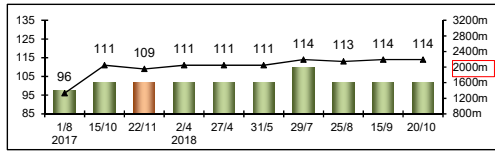

極地風暴

STORMY ANTARCTIC (GB) 5 ch g
Stormy Atlantic (USA) - Bea Remembered (GB) (Doyen (IRE))
Owner(s): Siu Pak Kwan

韋嘉 (英國)

Ed Walker (GB)

杜俊誠

J Doyle

126 lb
(114)

| Pos | Index | Date | Perf Rating | Race Category & Name | Track | Dist/Course/Going | Wt | Jockey | Draw | Race Sectional Time | Race Time | Horse Final | Position & Margin in Running | Finish | Odds | Winner/Second | |
|-------|-------|----------|-------------|----------------------------|----------|-------------------|-----|-------------|------|---|---------------------|---------------------|--|------------------|-------------------|-------------------|-----------------|
| 13/13 | - | 1/8/17 | 96 | G2 Lennox S. | GOO, GB | 1400 RH G | 129 | J Spencer | 13 | - | - | 1:26. ⁶² | - | - | 13 ^{8.3} | 20/1 | Breton Rock |
| 1/8 | - | 15/10/17 | 111 | L P. du Ranelagh | CHY, FR | 1600 RH S | 133 | C Soumillon | 2 | - | - | 1:36. ³⁹ | - | - | 1 ⁴ | 2.4F | Blessed Silence |
| 6/12 | - | 22/11/17 | 109 | L Hyde S. | KEM, GB | 1600 RH Poly | 131 | J Spencer | 10 | - | - | 1:37. ⁷¹ | - | - | 6 ^{2.8} | 6/1 | Second Thought |
| 1/8 | - | 2/4/18 | 111 | G3 P. Edmond Blanc | STC, FR | 1600 LH H | 126 | C Soumillon | 8 | - | - | 1:48. ⁴⁸ | - | - | 1 ¹ | 6.1 | Nice to See You |
| 2/8 | - | 27/4/18 | 111 | G2 Sandown Mile S. | SAN, GB | 1600 RH GS | 127 | P Cosgrave | 5 | - | - | 1:45. ⁴⁸ | - | - | 2 ^{2.8} | 9/2 | Addeybb |
| 1/11 | - | 31/5/18 | 111 | G2 Badener Meile | BAD, GER | 1600 LH G | 128 | P Cosgrave | 8 | - | - | 1:40. ¹⁷ | - | - | 1 ^{1.5} | 2.1F | Va Bank |
| 2/9 | - | 29/7/18 | 114 | G1 Bayerisches Zuchtrennen | MCH, GER | 2000 LH G | 132 | J Doyle | 2 | - | - | 2:06. ⁷⁸ | - | - | 2 ^{2.8} | 4.3 | Benbatl |
| 3/8 | - | 25/8/18 | 113 | G2 Celebration Mile S. | GOO, GB | 1600 RH G | 133 | L Keniry | 5 | - | - | 1:37. ¹² | - | - | 3 ^{0.8} | 10/1 | Beat The Bank |
| 3/8 | - | 15/9/18 | 114 | G1 Woodbine Mile S. | WO, CAN | 1600 LH F | 123 | G Mosse | 8 | 24. ¹⁸ 22. ⁷¹ 21. ⁶³ | 1:33. ¹² | - | 4 ^{2.5} 4 ^{2.5} 3 ² | 3 ^{1.8} | 16.4 | Oscar Performance | |
| 4/13 | - | 20/10/18 | 114 | G1 Queen Elizabeth II S. | ASC, GB | 1600 St S | 130 | G Mosse | 11 | - | - | 1:42. ⁴⁸ | - | - | 4 ^{1.5} | 40/1 | Roaring Lion |
| | | 9/12/18 | G1 | LONGINES Hong Kong Cup | ST, HK | 2000 RH | 126 | J Doyle | | | | | | | | | |