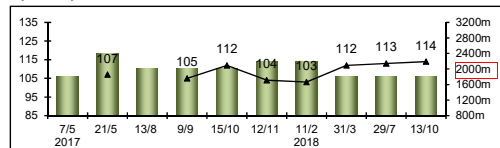

迪雅卓
DEIRDRE (JPN) 4 b f
Harbinger (GB) - Reizend (JPN) (Special Week (JPN))
Owner(s): T Morita

橋田満 (日本)
M Hashida (JPN)

李慕華
C Lemaire

122 lb
(114)

HK Starts : - Right-handed : 12 (5-2-2-0-3) Jockey : 4 (3-0-1-0-0)
Pre Import : - Sha Tin-Turf : - GF+ : 12 (5-2-1-3-1)
Lifetime : 19 (7-3-3-3-3) Non-Turf : - Good : 4 (1-0-2-0-1)
2018 : 4 (2-0-1-0-1) Distance : 3 (3-0-0-0-0) Yielding : 3 (1-1-0-0-1)
G1 : 5 (1-0-1-1-1) Track & Dist : - Soft/Hvy : -
First Up : 6 (4-1-0-0-1) 1800-2200 : 9 (6-0-1-0-2) HK$: 24,521,630
G1 win : '17 Shuka Sho 2000m

Pos	Index	Date	Perf Rating	Race Category & Name	Track	Dist/Course/Going	Wt	Jockey	Draw	Race Sectional Time	Race Time	Horse Final	Position & Margin in Running	Finish	Odds	Winner/Second
1/9	-	7/5/17	-	¥5M or below - 3yo fillies	KYO, JPN	1800 RH F	119	Y Iwata	5	25.⁸⁰ 24.²⁰ 22.⁶⁰ 1.47.⁸⁰	33.⁸⁰	-	5 · 5 ·	1²	1.9F	Draw a Card
4/18	-	21/5/17	107	G1 Yushun Himba (Japanese Oaks) - 3yo fillies	TOK, JPN	2400 LH F	121	Y Iwata	7	24.⁴⁰ 22.⁹⁰ 22.⁸⁰ 2.24.¹⁰	33.⁹⁰	15 · 15 ·	12 ·	4.4³	27.6	Soul Stirling
1/10	-	13/8/17	-	¥10M or below	SAP, JPN	2000 RH G	115	Y Iwata	7	25.⁰⁰ 23.⁸⁰ 23.⁶⁰ 2.02.¹⁰	35.⁰⁰	5 · 4 ·	4 ·	1^{Nk}	3.5	La Vie Est Belle
1/18	-	9/9/17	105	G3 Shion S. - 3yo fillies	NAK, JPN	2000 RH F	119	Y Iwata	16	25.¹⁰ 23.⁴⁰ 22.⁸⁰ 1.59.⁸⁰	33.⁸⁰	11 · 10 ·	11 ·	1^{Nose}	2.5F	Caribbean Gold
1/18	-	15/10/17	112	G1 Shuka Sho - 3yo fillies	KYO, JPN	2000 RH Y	121	C Lemaire	14	23.⁶⁰ 24.⁶⁰ 24.⁵⁰ 2.00.²⁰	35.⁷⁰	15 · 13 ·	9 ·	1.3	6.3	Lys Gracieux
12/18	-	12/11/17	104	G1 Queen Elizabeth II Cup - f&m	KYO, JPN	2200 RH F	119	Y Iwata	11	25.⁷⁰ 23.⁸⁰ 22.⁸⁰ 2.14.³⁰	33.⁸⁰	17 · 17 ·	17 ·	12^{5.3}	7.4	Mozu Katchan
6/10	-	11/2/18	103	G2 Kyoto Kinen	KYO, JPN	2200 RH Y	119	Y Fukunaga	3	24.⁸⁰ 24.⁴⁰ 24.¹⁰ 2.16.³⁰	36.⁶⁰	7 · 8 ·	7 ·	6.6³	12.5	Clincher
3/15 (DH)	-	31/3/18	112	G1 Dubai Turf	MEY, UAE	1800 LH G	121	C Lemaire	13	- - - 1.46.⁰²	-	- - -	- - -	3^{3.5}	20/1	Benbatl
1/11	-	29/7/18	113	G3 Queen S. - f&m	SAP, JPN	1800 RH F	121	C Lemaire	9	24.⁷⁰ 24.³⁰ 22.⁸⁰ 1.46.²⁰	33.⁷⁰	9 · 10 ·	7 ·	1³	3.2F	Frontier Queen
1/11	-	13/10/18	114	G2 Fuchu Himba S. - f&m	TOK, JPN	1800 LH F	123	C Lemaire	4	23.³⁰ 23.¹⁰ 23.⁴⁰ 1.44.⁷⁰	32.³⁰	11 · 9 ·	9 ·	1^{Nk}	2.3F	Lys Gracieux
		9/12/18		G1 LONGINES Hong Kong Cup	ST, HK	2000 RH	122	C Lemaire								

High class 4YO filly among best of her gender at three with G1 win in the Shuka Sho (2000m). Impressive most recent run when neck winner from subsequent G1 winner Lys Gracieux in G2 Fuchu Himba Stakes (1800m) on 13 October; that was her first run since G3 win at Sapporo in July which followed 3.5L 3rd to Benbatl in G1 Dubai Turf (1800m) at Meydan (UAE). Won 7 of 19 starts with all but one on good to firm ground. Usually ridden off pace.