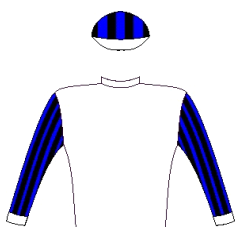

S1-5 Majorca Stakes - Racing Colours

CELTIC SEA

CLOUDS UNFOLD

FRONT AND CENTRE

HELEN'S IDEAL

KELPIE

MIYABI GOLD

QUEEN SUPREME

SANTA CLARA

SILVANO'S PRIDE

SLEEPING SINGLE

STAR FIGHTER

STELVIO

TEMPLE GRAFIN

THIRD RUNWAY