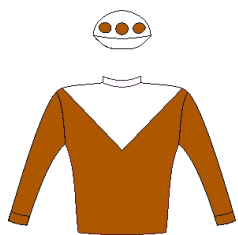

S1-5 Majorca Stakes - Racing Colours

CELTIC SEA

CLOUDS UNFOLD

FRONT AND CENTRE

HELEN'S IDEAL

KELPIE

MIYABI GOLD

QUEEN SUPREME

SANTA CLARA

SILVANO'S PRIDE

SLEEPING SINGLE

STAR FIGHTER

STELVIO

TEMPLE GRAFIN

THIRD RUNWAY