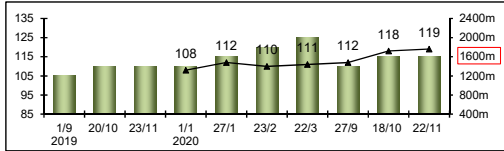

126 lb
(119)

Table with 4 columns: HK Career, Pre Import, Lifetime, 2020/21, G1, First Up, G1 win. Sub-headers include Right-handed, Sha Tin-Turf, Non-Turf, Distance, Track & Dist, 1400-1800. Values include race counts and times.