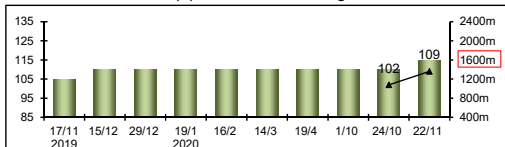

高大威猛 C470
MIGHTY GIANT (NZ) 5 ch g
Power (GB) - Wanderov (NZ) (Ustinov (AUS))
Owner(s): Mr & Mrs Li Ming On

姚本輝 (香港)
P F Yiu (HK)
116 (10-16-6-16-68)

巴度
A Badel
198 (17-18-18-17-128)

126 lb
(109)

Pos	Index	Date	Perf Rating	Race Category & Name	Track	Dist/Course/Going	Wt	Jockey	Draw	Race Sectional Time	Race Time	Horse Final	Position & Margin in Running	Finish	Odds	Winner/Second	
11/14	*170	17/11/19	-	Cl.4 hcp	ST, HK	1200 RH G	128	H W Lai	12	24.24 22.89 22.50	1:09.63	22.99	-	6³	8^{2/4}	11^{5/4}	99 Simply Spectacular
2/13	*250	15/12/19	-	Cl.4 hcp	ST, HK	1400 RH G	125	H W Lai	3	22.11 22.93 22.86	1:21.74	22.75	4 1/4	5 2/4	3 1/4	2 1/2	23 Sprint Forward
1/14	*289	29/12/19	-	Cl.4 hcp	ST, HK	1400 RH G	128	H W Lai	4	21.37 23.04 24.56	1:22.43	24.32	3 1/2	3 3/4	2 1/2	1^{SH}	3.8F Fantastic Show
2/14	*345	19/1/20	-	Cl.4 hcp	ST, HK	1400 RH G	133	H W Lai	6	21.36 23.03 24.02	1:22.00	23.90	6²	4 2/4	3 1/2	2 3/4	6.6 Circuit Three
1/14	*420	16/2/20	-	Cl.4 hcp	ST, HK	1400 RH G	130	Z Purton	14	21.15 23.60 23.96	1:22.28	23.88	2^N	2^N	2 1/2	1^{4/4}	1.9F My Winner
1/14	*500	14/3/20	-	Cl.3 hcp	ST, HK	1400 RH G	123	Z Purton	3	22.26 23.37 22.27	1:21.43	22.27	1 1/2	1 3/4	1 1/2	1^{1/4}	1.4F Private Rocket
1/14	*592	19/4/20	-	Cl.3 hcp	ST, HK	1400 RH G	132	Z Purton	4	21.15 22.93 23.65	1:21.12	23.21	3 1/4	3²	3 2/4	1^{2/4}	1.5F Smoothies
1/12	74	1/10/20	-	Cl.2 hcp	ST, HK	1400 RH G	120	Z Purton	13	21.39 22.54 23.46	1:20.93	23.38	1^N	2 3/4	2 1/2	1 1/2	2.4F Not Usual Talent
1/14	138	24/10/20	102	Cl.2 hcp	ST, HK	1400 RH G	129	Z Purton	10	21.75 23.15 22.58	1:20.79	22.34	3 3/4	5 2/4	4 1/2	1^N	4 Ballistic King
4/7	205	22/11/20	109	Jockey Club Mile	ST, HK	1600 RH GF	123	Z Purton	6	23.21 22.76 22.29	1:32.91	22.55	3²	3²	3²	4^{3/4}	9 Golden Sixty
		13/12/20		G1 LONGINES Hong Kong Mile	ST, HK	1600 RH	126	A Badel									

A promising winner of six races in his career, including three in a row in his rookie season and kept on improving this term, winning his first two races since October this year. Up in class substantially and first attempt over 1600m in his latest outing resulted in a fine fourth in the G2 Jockey Club Mile behind Golden Sixty. Best tracking handily and on good surface.

澳國勳章
ORDER OF AUSTRALIA (IRE) 3 b c
Australia (GB) - Senta's Dream (GB) (Danehill (USA))
Owner(s): D Smith & Mrs J Magnier & M Tabor & Mrs A M O'Brien

岳伯仁 (愛爾蘭)
A P O'Brien (IRE)

布達德
P-C Boudot

125 lb
(120)