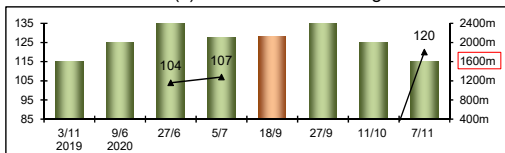

Pos	Index	Date	Perf Rating	Race Category & Name	Track	Dist/Course/Going	Wt	Jockey	Draw	Race Sectional Time	Race Time	Horse Final	Position & Margin in Running	Finish	Odds	Winner/Second	
5/17	-	3/11/19	-	2yo mdn	NAA, IRE	1600 LH H	131	P Beggy	3	-	-	1:50.84	-	-	5^{3.8}	16/1 Nobel Prize	
3/18	-	9/6/20	-	3yo mdn	LEO, IRE	2000 LH GF	133	P Beggy	1	-	-	2:10.25	-	-	3²	11/2 Tiger Moth	
4/14	-	27/6/20	104	G1 Irish Derby - 3yo	CUR, IRE	2400 RH G	128	P Beggy	9	-	-	2:38.17	-	-	4^{6.5}	33/1 Santiago	
7/16	-	5/7/20	107	G1 P. du Jockey Club - 3yo	CHY, FR	2100 RH GS	128	J Heffernan	7	-	-	2:04.01	-	-	7^{4.5}	30 Mishriff	
1/6	-	18/9/20	-	SW&P	DUN, IRE	2136 LH Poly	128	J Heffernan	3	-	-	2:14.57	-	-	1^{0.8}	10/11F Bolivar	
1/5	-	27/9/20	-	SW&P	CUR, IRE	2400 RH GY	134	J Heffernan	5	-	-	2:41.20	-	-	1^{0.8}	6/5F Ebendi	
9/9	-	11/10/20	46	G3 International S.	CUR, IRE	2000 RH S	131	P Beggy	10	-	-	2:15.85	-	-	9^{4.8}	5/1 Helvic Dream	
1/14	-	7/11/20	120	G1 Breeders' Cup Mile	KEE, USA	1600 LH F	123	P-C Boudot	14	23.49 23.42 23.34	1:33.73	-	4 2.5	4 1.3	2 0.5	1^{NK}	74.2 Circus Maximus
		13/12/20		G1 LONGINES Hong Kong Mile	ST, HK	1600 RH	125	P-C Boudot									

Lightly-raced G1 winner with three victories from eight starts. A distant fourth to Santiago in the G1 Irish Derby (2400m) before finishing seventh in the G1 Prix du Jockey Club (2100m). After a 76-day break, he scored successive wins down in grade before stunning his rivals to land the G1 Breeders' Cup Mile at 7/1. Races best when handy. No ground worries.