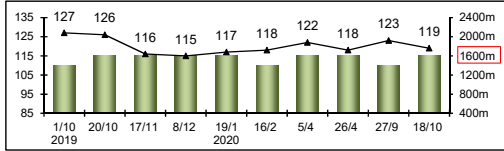

126 lb
(123)

Table with 4 columns: HK Career, Pre Import, Lifetime, 2020/21, G1, First Up, G1 win. Sub-headers include Right-handed, Sha Tin-Turf, Non-Turf, Distance, Track & Dist, 1400-1800. Values include race counts and times.

Main race record table with columns: Pos, Index, Date, Perf Rating, Race Category & Name, Track, Disl/Course/Going, Wt, Jockey, Draw, Race Sectional Time, Race Time, Horse Final, Position & Margin in Running, Finish, Odds, Winner/Second. Includes entries for Celebration Cup, Oriental Watch Sha Tin Trophy, and LONGINES Hong Kong Mile.