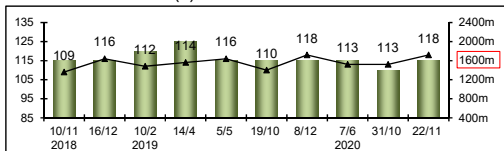

Table with 4 columns: HK Starts, Pre Import, Lifetime, 2020, G1, First Up, G1 win. Sub-headers include Right-handed, Sha Tin-Turf, Non-Turf, Distance, Track & Dist, 1400-1800. Values include race counts and times.

Main race record table with columns: Pos, Index, Date, Perf Rating, Race Category & Name, Track, Disl/Course/Going, Wt, Jockey, Draw, Race Sectional Time, Race Time, Horse Final, Position & Margin in Running, Finish, Odds, Winner/Second. Includes entries for Daily Hai Nisai S., Asahi Hai Futurity S., Kyodo News Hai, Satsuki Sho, NHK Mile Cup, and LONGINES Hong Kong Mile.

2018 JRA Champion 2yo Colt, undefeated in four starts that term including the G1 Asahi Hai Futurity Stakes (1600m). 4th to Saturnalia in last year's G1 Satsuki Sho (2000m) but bounced back against his 3yo peers to win G1 NHK Mile Cup. Held off Waikuku for his third G1 score in the G1 LONGINES Hong Kong Mile last year. Lightly raced this term, showing better form in autumn when placed in the G2 Swan Stakes (1400m), then a close-up 3rd to Gran Alegria in the G1 Mile Championship latest.