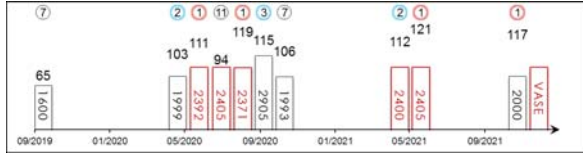

致勝一擊

PYLEDRIVER (GB) 4 b c
Harbour Watch (IRE) - La Pyle (FR) (Le Havre (IRE))
Owner(s): La Pyle Partnership

莫爾 (英國)
W Muir (GB)

戴馬田
M Dwyer

126 lb
(121)

Table with statistics for Pyle Driver: HK Starts, Pre Import, Lifetime, 2021, G1, First Up, G1 win, Right-handed, Sha Tin-Turf, Non-Turf, Distance, Course & Dist, 2200-2800, Jockey, GF+, Good, Yielding, Soft/Hvy, HK$.

Main race results table for Pyle Driver with columns: Pos, Index, Date, Perf Rating, Race Category & Name, Track, Dist/Course/Going, Wt, Jockey, Draw, Race Sectional Time, Race Time, Horse Final, Position & Margin in Running, Finish, Odds, Winner/Second.

Six-time winner from 13 starts, including G1 Coronation Cup (2405m) at Epsom Downs in June this year. Solid stayer who finished third in G1 St Leger Stakes at Doncaster. Last out won at Lingfield on the All-Weather course over 2000m after a break with a hefty impost. Showed early promise as a two-year-old when winning Listed race in Haydock. Versatile. No ground concerns.

耀滿瓶

GLORY VASE (JPN) 6 db h
Deep Impact (JPN) - Mejiro Tsubone (JPN) (Swept Overboard (USA))
Owner(s): Silk Racing Co Ltd

尾關知人 (日本)
T Ozeki (JPN)

莫雷拉
J Moreira
Win 17.6% Place 40.1%

126 lb
(120)