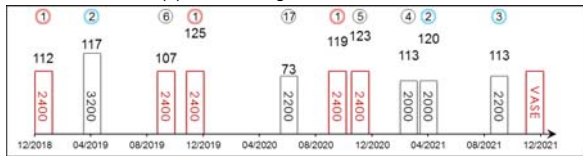

Table with statistics for Glory Vase: HK Starts, Pre Import, Lifetime, 2021, G1, First Up, G1 win, Right-handed, Sha Tin-Turf, Non-Turf, Distance, Course & Dist, 2200-2800, Jockey, GF+, Good, Yielding, Soft/Hvy, HK$.

Main race results table for Glory Vase with columns: Pos, Index, Date, Perf Rating, Race Category & Name, Track, Dist/Course/Going, Wt, Jockey, Draw, Race Sectional Time, Race Time, Horse Final, Position & Margin in Running, Finish, Odds, Winner/Second.

G1 LONGINES Hong Kong Vase (2400m) champ in 2019, since then finished fifth in the 2020 G1 Japan Cup (2400m) behind Almond Eye and second to Loves Only You in the 2021 G1 FWD QEII Cup (2000m) on FWD Champions Day. Also proven over further when 2nd to Fierement in the G1 Tenno Sho Spring (3200m) in early 2019. Last out third at G2 level at Nakayama. Hold up runner. Won on good and firm.

時時有餘

C465
COLUMBUS COUNTY (NZ) ex Sword In Stone 6 b g
Redwood (GB) - Spirit Of Sandford (NZ) (Kilimanjaro (GB))
Owner(s): Mr & Mrs Hamen Fan Shi Hoo, Alex Fan Chen Yen and Christina Fan Chen Men

方嘉柏 (香港)
C Fownes (HK)

田泰安
K Teetan
Win 8.1% Place 33.5%

126 lb
(115)