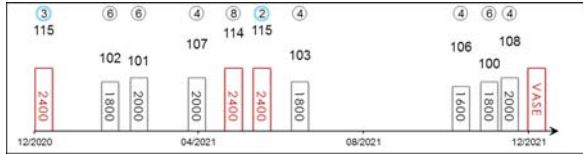

田泰安
K Teetan
Win 8.1% Place 33.5%

126 lb
(115)

Table with statistics for Columbus County: HK Career, Pre Import, Lifetime, 2021/22, G1, First Up, G1 win, Right-handed, Sha Tin-Turf, Non-Turf, Distance, Course & Dist, 2200-2800, Jockey, GF+, Good, Yielding, Soft/Hvy, HK\$.

Main race results table for Columbus County with columns: Pos, Index, Date, Perf Rating, Race Category & Name, Track, Dist/Course/Going, Wt, Jockey, Draw, Race Sectional Time, Race Time, Horse Final, Position & Margin in Running, Finish, Odds, Winner/Second.